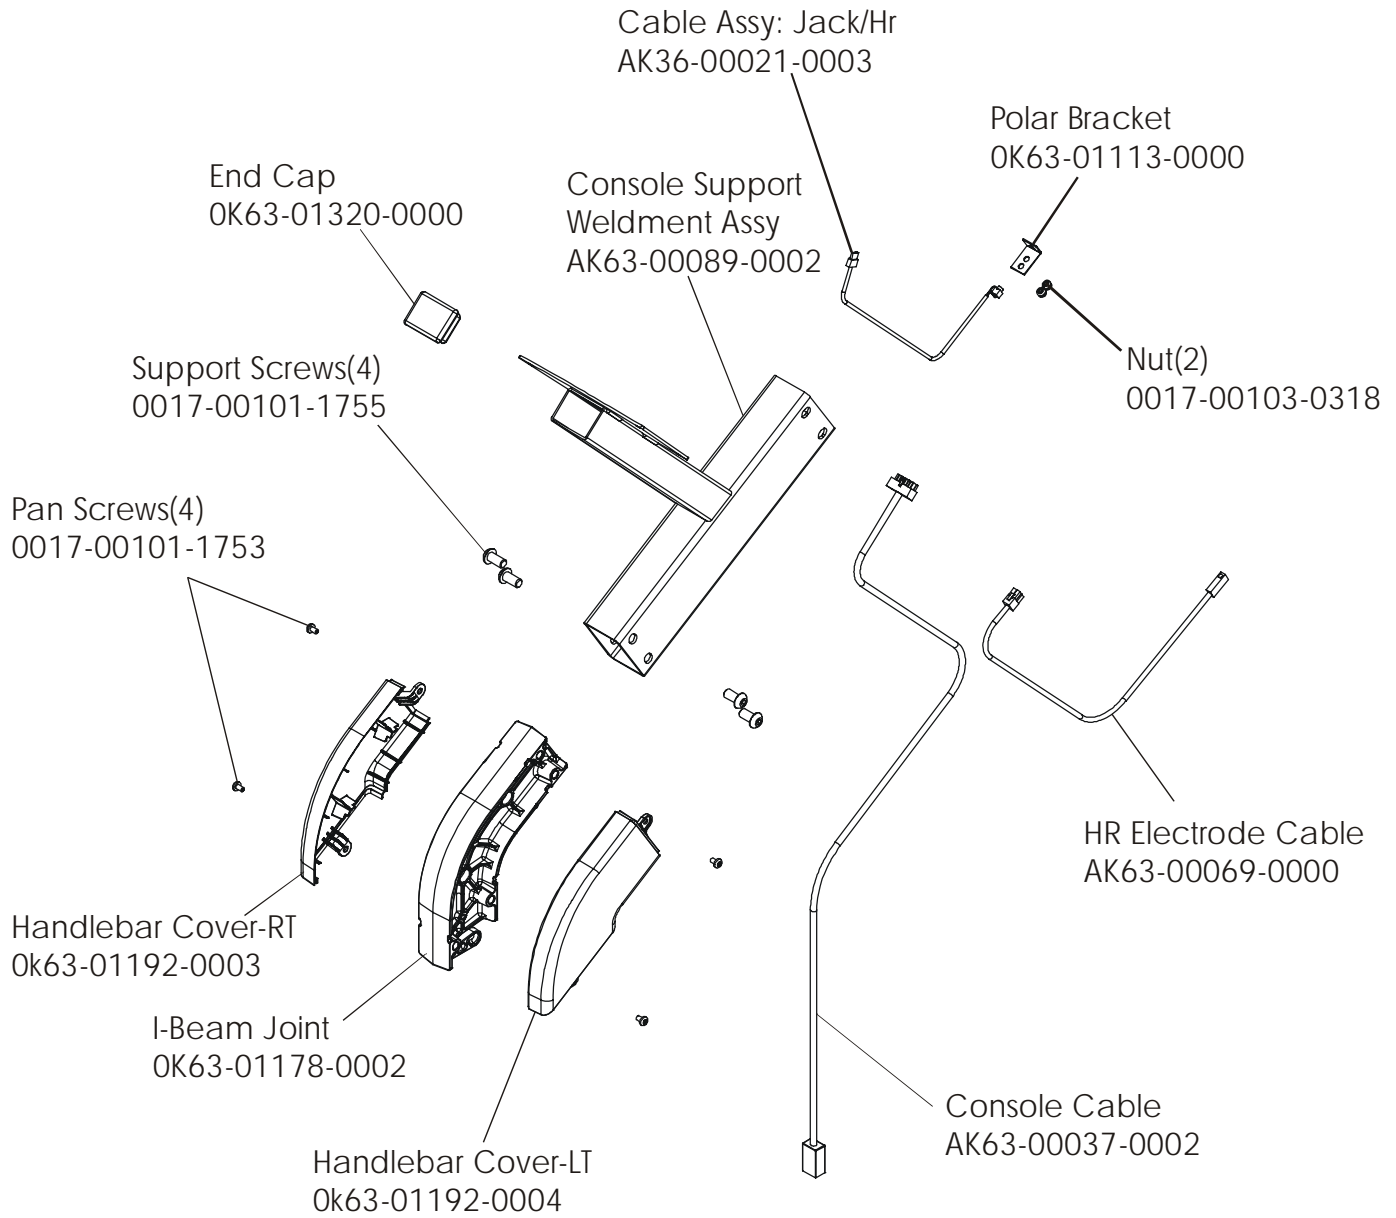

95CW-0XXX-02
S/N CCR100000 and UP

ARCTIC SILVER 95CW
Intermediate Shaft & Bearing Assembly

95CW-0XXX-02
S/N CCR100000 and UP

ARCTIC SILVER 95CW

Seat Latch Assembly - AK63-00043-0001

95CW-0XXX-02

S/N CCR100000 and UP

ARCTIC SILVER 95CW

Seat Post Assembly – AK63-00232-0002

95CW-0XXX-02

S/N CCR100000 and UP

ARCTIC SILVER 95CW
Console Support Assembly

95CW-0XXX-02
S/N CCR10000 and UP

ARCTIC SILVER 95CW
Left Side Shroud and Crankarm

95CW-0XXX-02
S/N CCR100000 and UP

ARCTIC SILVER 95CW
Right Side Shroud and Crankarm

95CW-0XXX-02
S/N CCR100000 and UP

ARCTIC SILVER 95CW
PCB Mounting Bracket Assembly

95CW-0XXX-02
S/N CCR10000 and UP

Assembly Number – AK63-00049-0000